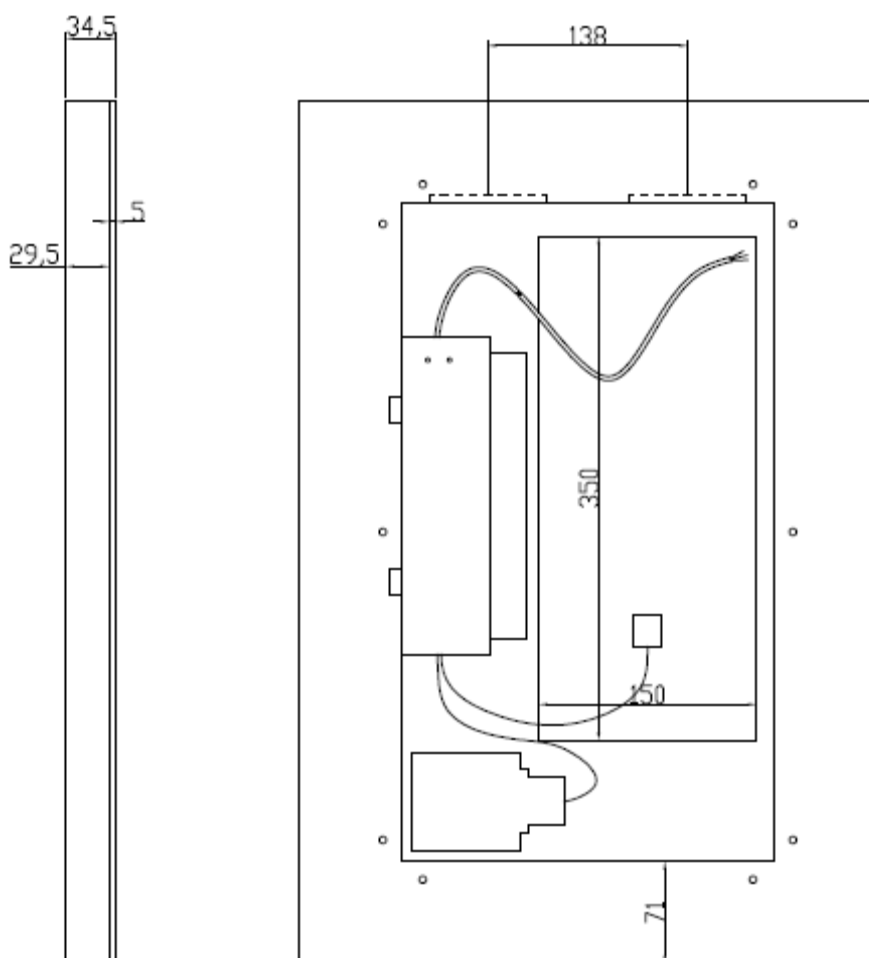

Measurements in millimetres mm  
Information updated August 2017  
Tel 0345 873 8840

crosswater<sup>™</sup>

TECHNICAL

**bauhaus**<sup>™</sup>  
BY CROSSWATER

DUNE LED LIT MIRROR

Wall Hung—Portrait

DN4060

Measurements in millimetres mm

Information updated April 2016

Tel 0345 873 8840

crosswater<sup>™</sup>

TECHNICAL

bauhaus<sup>™</sup>  
BY CROSSWATER

DUNE LED LIT MIRROR

Wall Hung—Portrait

DN4060