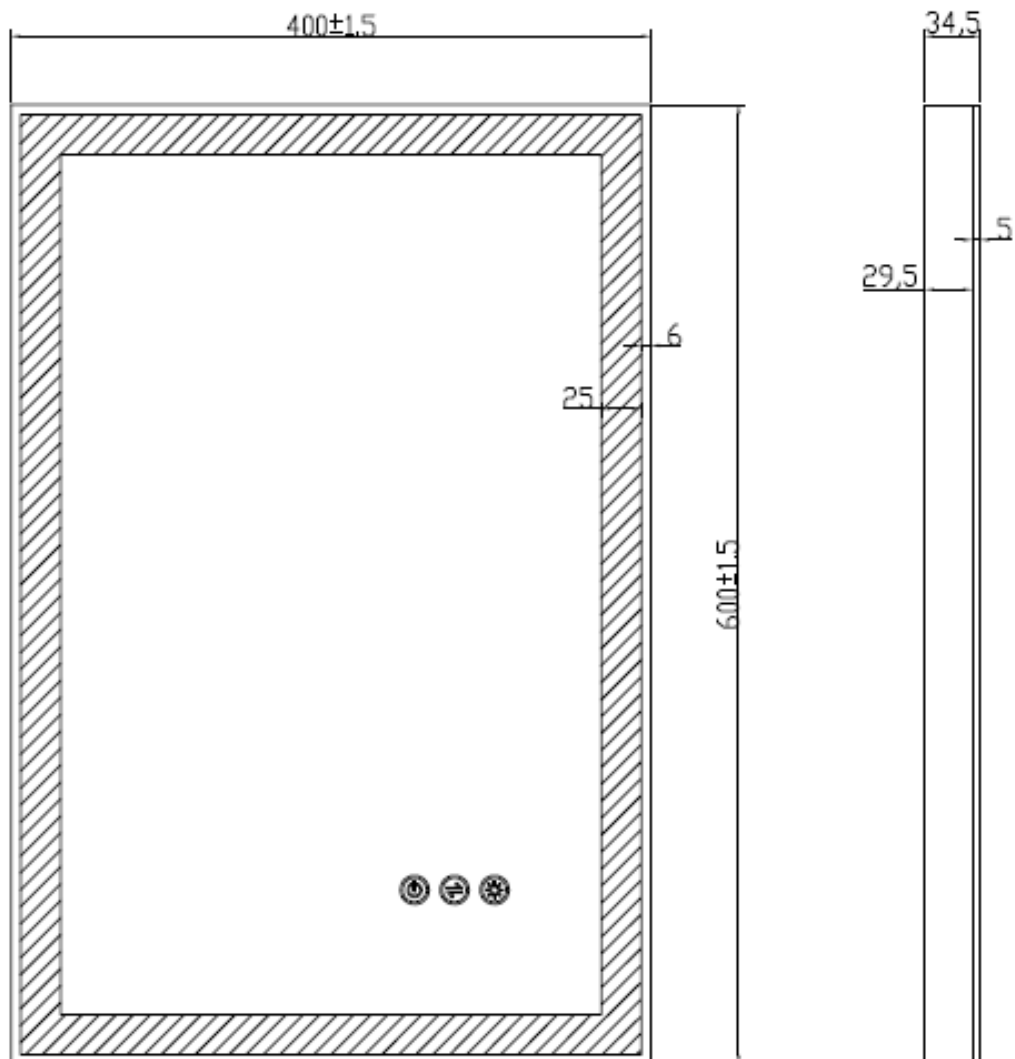

Measurements in millimetres mm  
Information updated August 2017  
Tel 0345 873 8840

crosswater<sup>™</sup>

TECHNICAL

**bauhaus**<sup>™</sup>  
BY CROSSWATER

DUNE LED LIT MIRROR

Wall Hung—Portrait

DN4060

Measurements in millimetres mm

Information updated April 2016

Tel 0345 873 8840

crosswater<sup>™</sup>

TECHNICAL

bauhaus<sup>™</sup>  
BY CROSSWATER

DUNE LED LIT MIRROR

Wall Hung—Portrait

DN4060